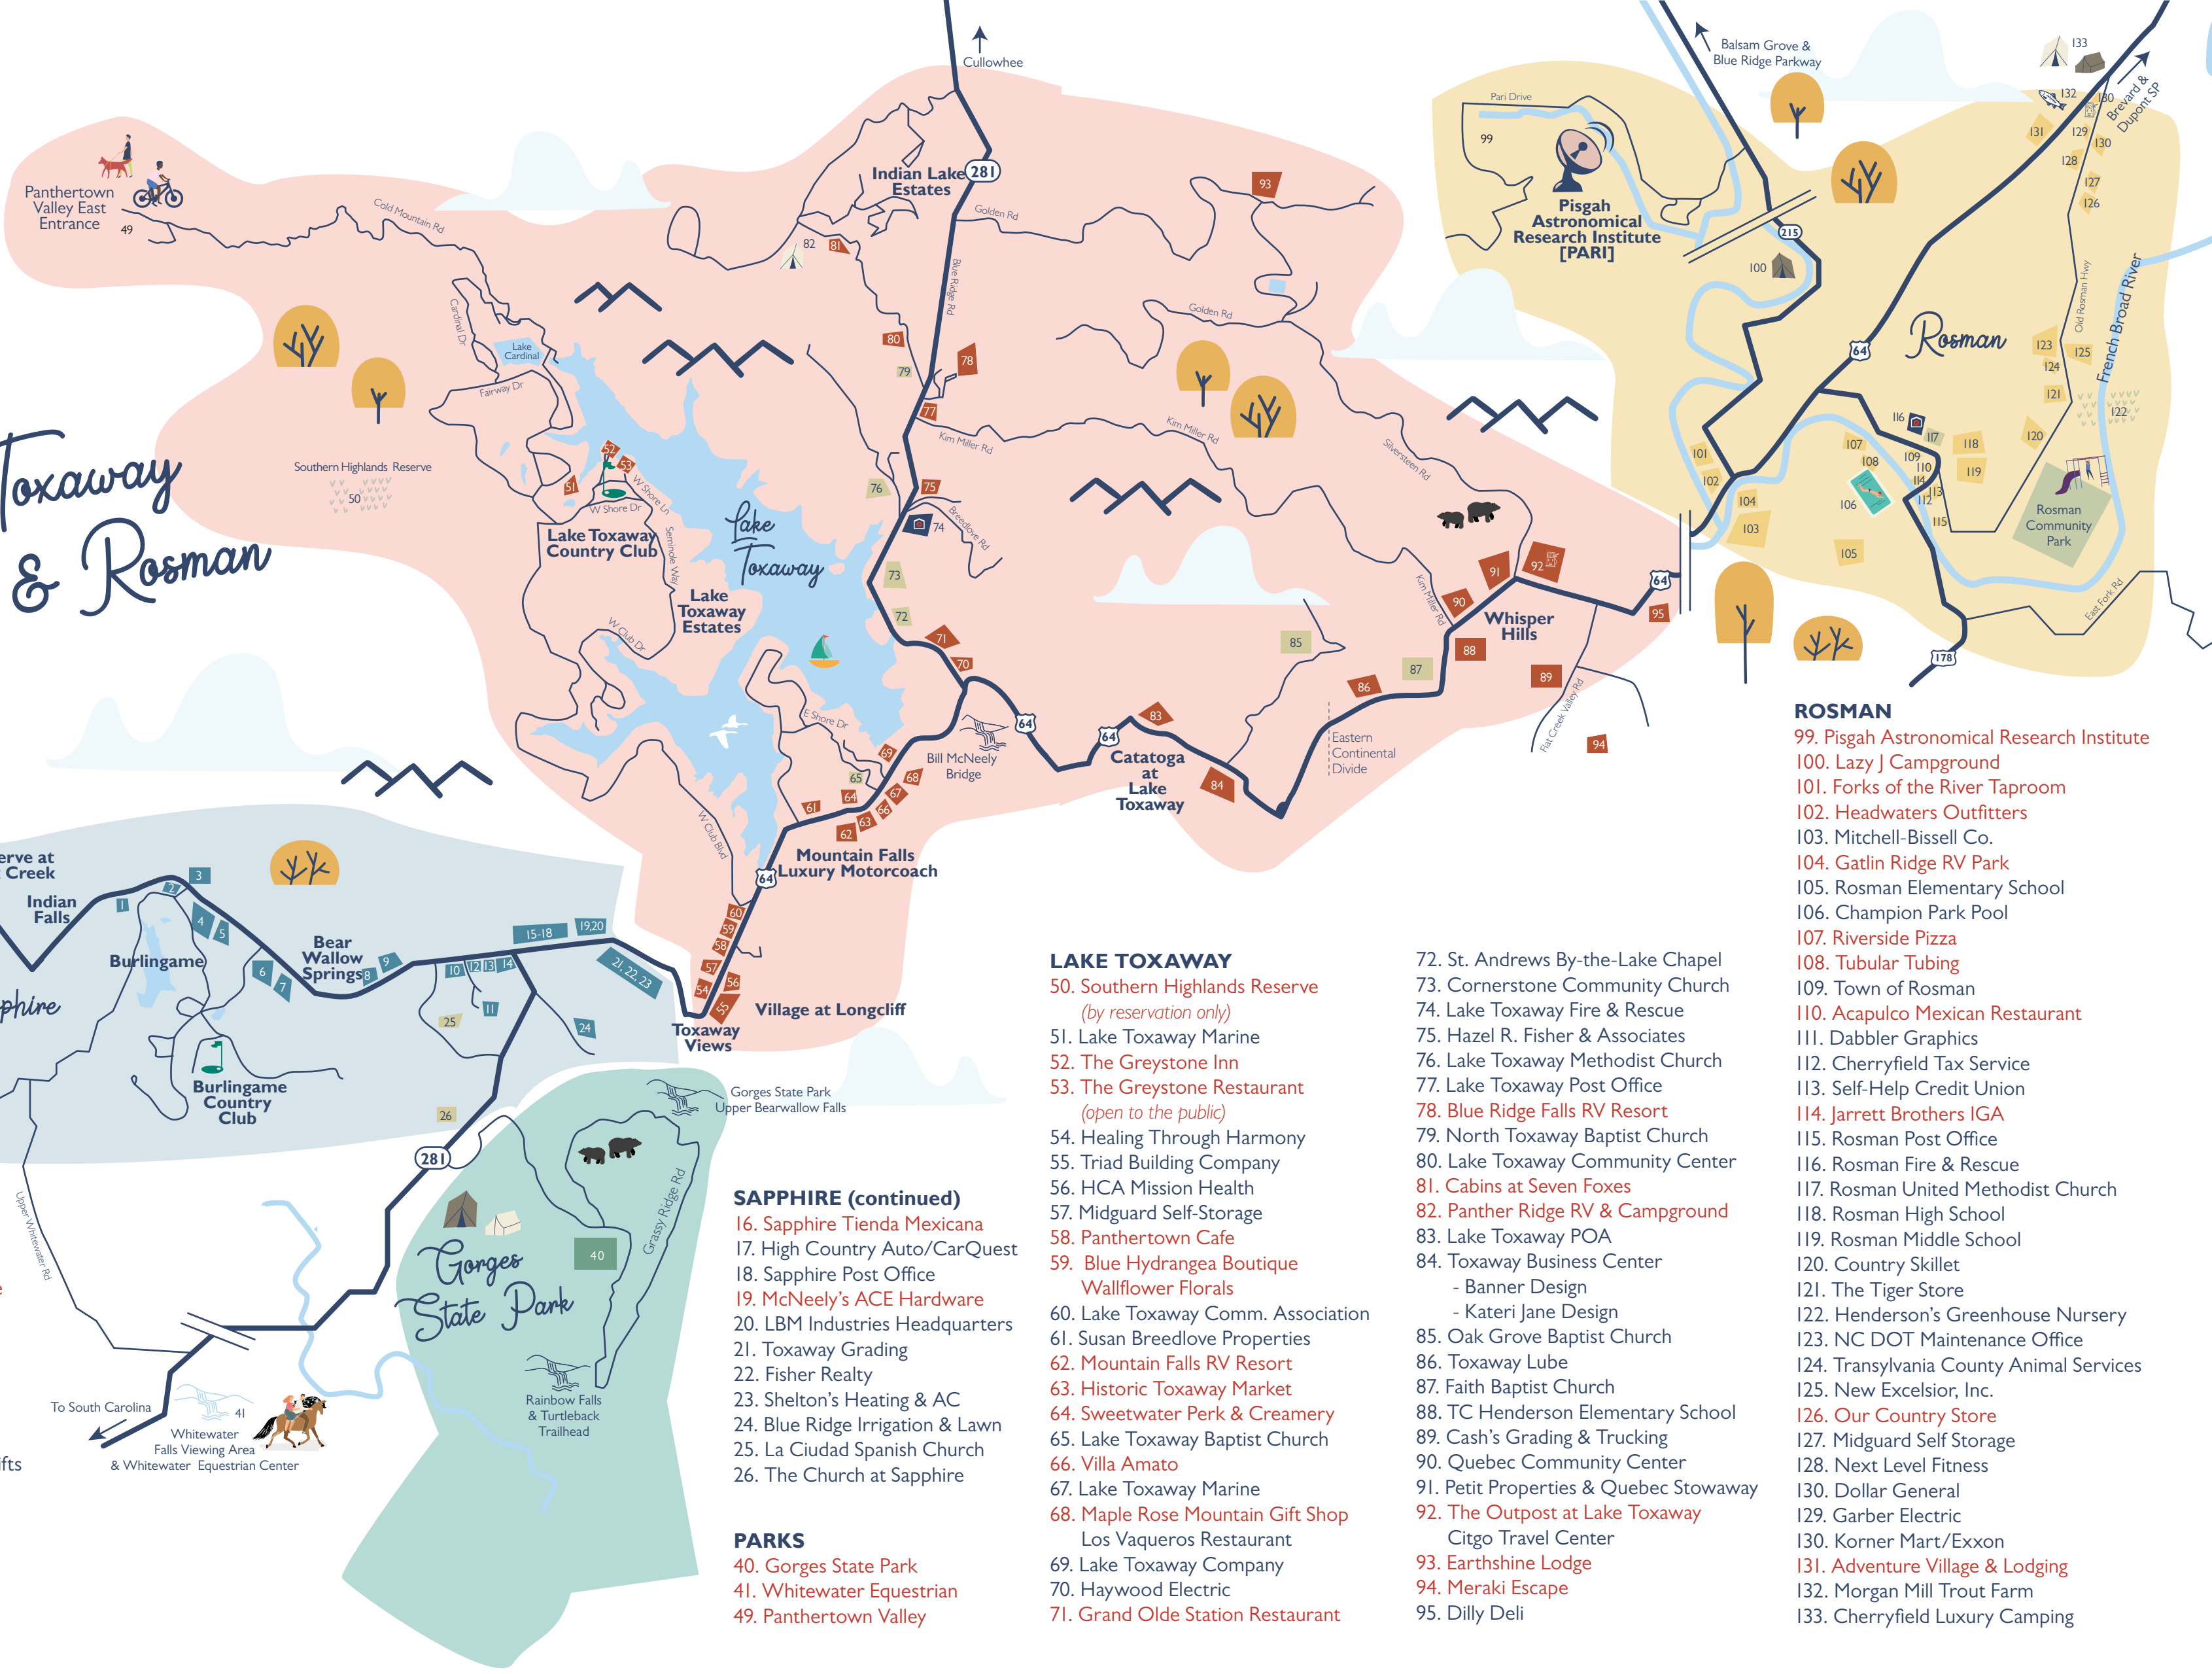

Lake Toxaway Sapphire & Rosman

1. **SAPPHIRE**
1. Dollar General
  2. Landmark Realty Group
  3. Black Bear Lodge of Sapphire
  4. Brook Trout Inn
  5. Osteria del Monte
  6. Charlie's Hot Buns
  7. Looking Glass Realty
  8. Balistreri Realty
  9. Whistlin' Dixie Gardens & Gifts
  10. Appalachian Golf Cars
  11. AGM Sign Shop
  12. WNC Property
  13. Midguard Self-Storage
  14. Sapphire Country Store
  15. The Screen Man

1. **SAPPHIRE (continued)**
16. Sapphire Tienda Mexicana
  17. High Country Auto/CarQuest
  18. Sapphire Post Office
  19. McNeely's ACE Hardware
  20. LBM Industries Headquarters
  21. Toxaway Grading
  22. Fisher Realty
  23. Shelton's Heating & AC
  24. Blue Ridge Irrigation & Lawn
  25. La Ciudad Spanish Church
  26. The Church at Sapphire

1. **PARKS**
40. Gorges State Park
  41. Whitewater Equestrian
  49. Panthertown Valley

1. **LAKE TOXAWAY**
50. Southern Highlands Reserve
    (by reservation only)
  51. Lake Toxaway Marine
  52. The Greystone Inn
  53. The Greystone Restaurant
    (open to the public)
  54. Healing Through Harmony
  55. Triad Building Company
  56. HCA Mission Health
  57. Midguard Self-Storage
  58. Panthertown Cafe
  59. Blue Hydrangea Boutique
    Wallflower Florals
  60. Lake Toxaway Comm. Association
  61. Susan Breedlove Properties
  62. Mountain Falls RV Resort
  63. Historic Toxaway Market
  64. Sweetwater Perk & Creamery
  65. Lake Toxaway Baptist Church
  66. Villa Amato
  67. Lake Toxaway Marine
  68. Maple Rose Mountain Gift Shop
    Los Vaqueros Restaurant
  69. Lake Toxaway Company
  70. Haywood Electric
  71. Grand Olde Station Restaurant

72. St. Andrews By-the-Lake Chapel
73. Cornerstone Community Church
74. Lake Toxaway Fire & Rescue
75. Hazel R. Fisher & Associates
76. Lake Toxaway Methodist Church
77. Lake Toxaway Post Office
78. Blue Ridge Falls RV Resort
79. North Toxaway Baptist Church
80. Lake Toxaway Community Center
81. Cabins at Seven Foxes
82. Panther Ridge RV & Campground
83. Lake Toxaway POA
84. Toxaway Business Center
  - Banner Design
  - Kateri Jane Design
85. Oak Grove Baptist Church
86. Toxaway Lube
87. Faith Baptist Church
88. TC Henderson Elementary School
89. Cash's Grading & Trucking
90. Quebec Community Center
91. Petit Properties & Quebec Stowaway
92. The Outpost at Lake Toxaway
  Citgo Travel Center
93. Earthshine Lodge
94. Meraki Escape
95. Dilly Deli