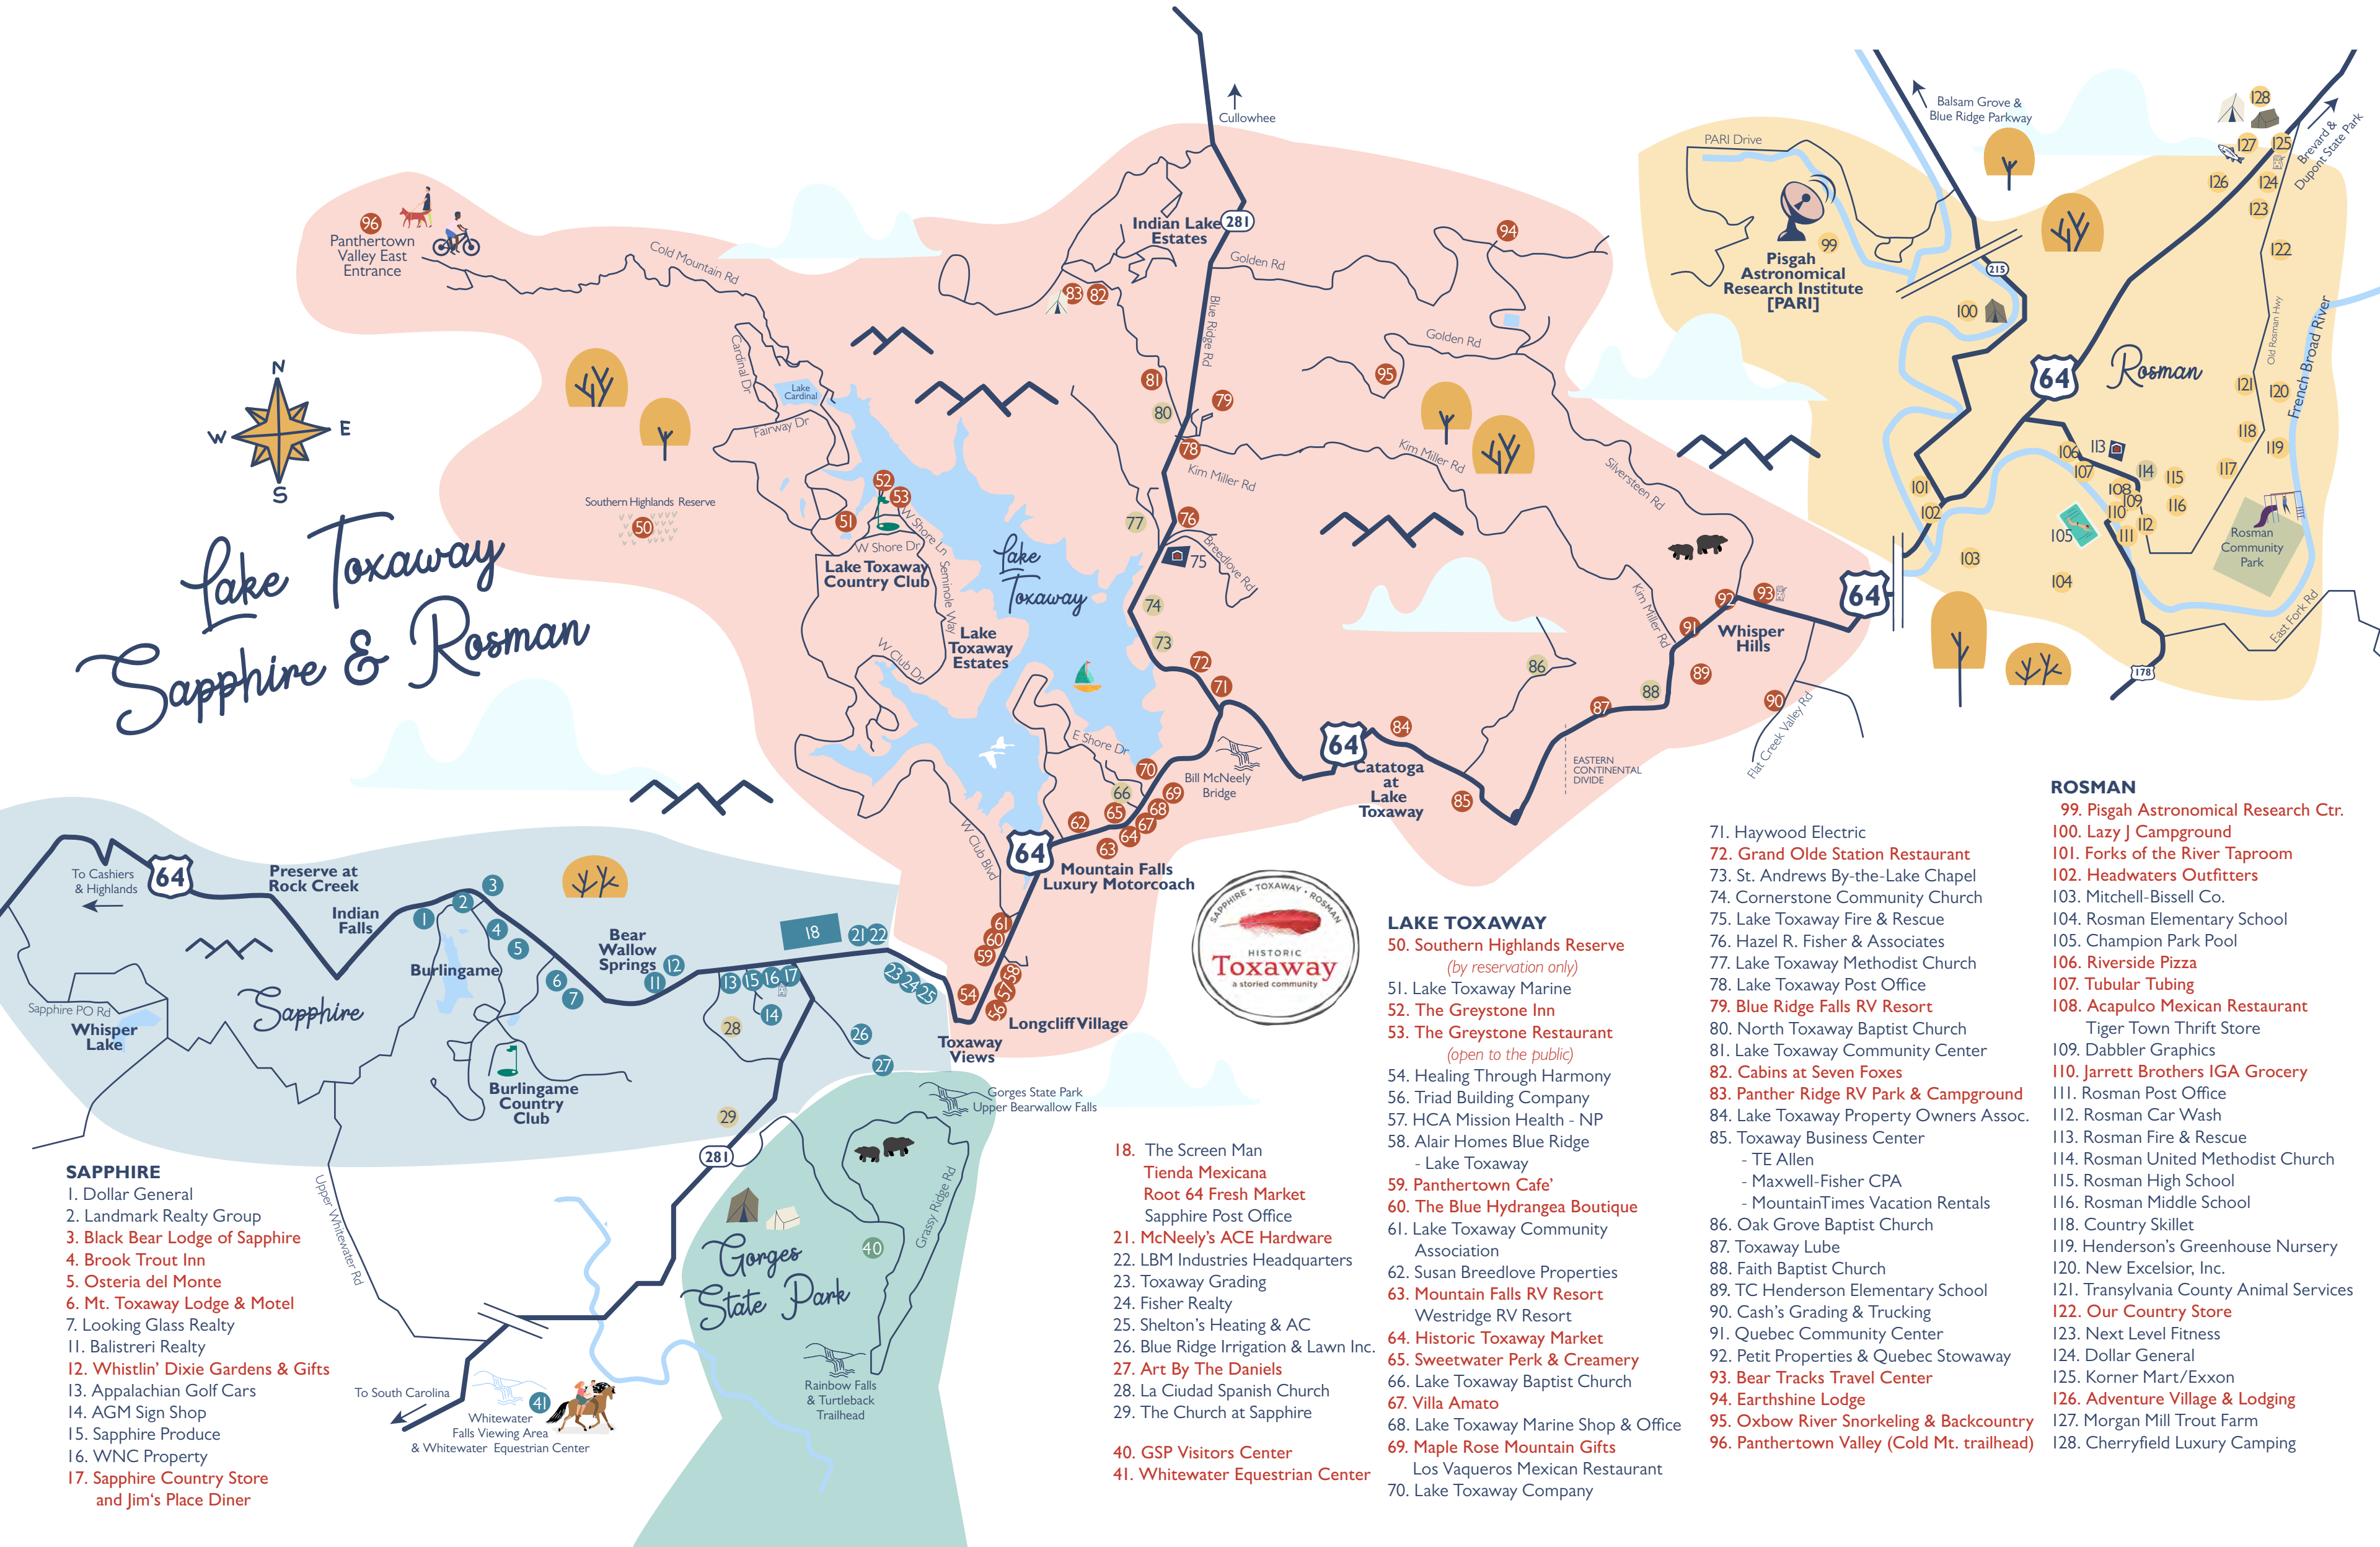

Lake Toxaway Sapphire & Rosman

SAPPHIRE

1. Dollar General
2. Landmark Realty Group
3. Black Bear Lodge of Sapphire
4. Brook Trout Inn
5. Osteria del Monte
6. Mt. Toxaway Lodge & Motel
7. Looking Glass Realty
11. Balistreri Realty
12. Whistlin' Dixie Gardens & Gifts
13. Appalachian Golf Cars
14. AGM Sign Shop
15. Sapphire Produce
16. WNC Property
17. Sapphire Country Store and Jim's Place Diner

40. GSP Visitors Center
41. Whitewater Equestrian Center

LAKE TOXAWAY

50. Southern Highlands Reserve
(by reservation only)
51. Lake Toxaway Marine
52. The Greystone Inn
53. The Greystone Restaurant
(open to the public)
54. Healing Through Harmony
56. Triad Building Company
57. HCA Mission Health - NP
58. Alair Homes Blue Ridge
- Lake Toxaway
59. Panthertown Cafe'
60. The Blue Hydrangea Boutique
61. Lake Toxaway Community Association
62. Susan Breedlove Properties
63. Mountain Falls RV Resort
Westridge RV Resort
64. Historic Toxaway Market
65. Sweetwater Perk & Creamery
66. Lake Toxaway Baptist Church
67. Villa Amato
68. Lake Toxaway Marine Shop & Office
69. Maple Rose Mountain Gifts
70. Lake Toxaway Company

ROSMAN

99. Pisgah Astronomical Research Ctr.
100. Lazy J Campground
101. Forks of the River Taproom
102. Headwaters Outfitters
103. Mitchell-Bissell Co.
104. Rosman Elementary School
105. Champion Park Pool
106. Riverside Pizza
107. Tubular Tubing
108. Acapulco Mexican Restaurant
Tiger Town Thrift Store
109. Dabblers Graphics
110. Jarrett Brothers IGA Grocery
111. Rosman Post Office
112. Rosman Car Wash
113. Rosman Fire & Rescue
114. Rosman United Methodist Church
115. Rosman High School
116. Rosman Middle School
118. Country Skillet
119. Henderson's Greenhouse Nursery
120. New Excelsior, Inc.
121. Transylvania County Animal Services
122. Our Country Store
123. Next Level Fitness
124. Dollar General
125. Korner Mart/Exxon
126. Adventure Village & Lodging
127. Morgan Mill Trout Farm
128. Cherryfield Luxury Camping